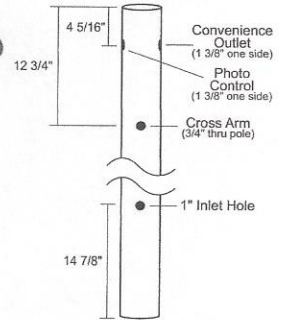

PUNCH LOCATIONS (Side View)