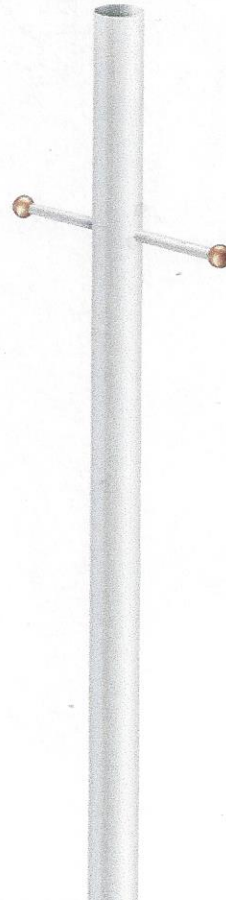

Lamp Posts & Accessories

DIRECT BURIAL RESIDENTIAL POSTS

S11T
See page 19

- Fits Most Standard 3" Post Top Fixtures
- Textured Powdercoated Aluminum
- Crossarm Included Unless Otherwise Specified
- Includes Inlet Hole
- Made In The USA

GUIDE: 295-320NCA-BK

Dimensions: O.D. = 2.950", I.D. = 2.850", Wall = .050"

ITEM #	OPTION	COLOR
295-7' Post	C-Conv. Outlet (338)	BK-Black
293-8' Post	320-Ezee Change Photo Control	WH-White
294-10' Post	NCA-No Crossarm	BZ-Bronze

NOTE: Crossarms available in black & white with gold balls, bronze posts ship with black crossarm. Posts with Crossarm, Photo Control, or Convenience Outlet come pre-punched for installation. Minor assembly required.

2420
Decorative Base
See page 68

BK-BLACK

WH-WHITE

BZ-BRONZE

7'
8'
10'

7'
8'
10'

Specifications subject to change without notice.

CRAFTMADE