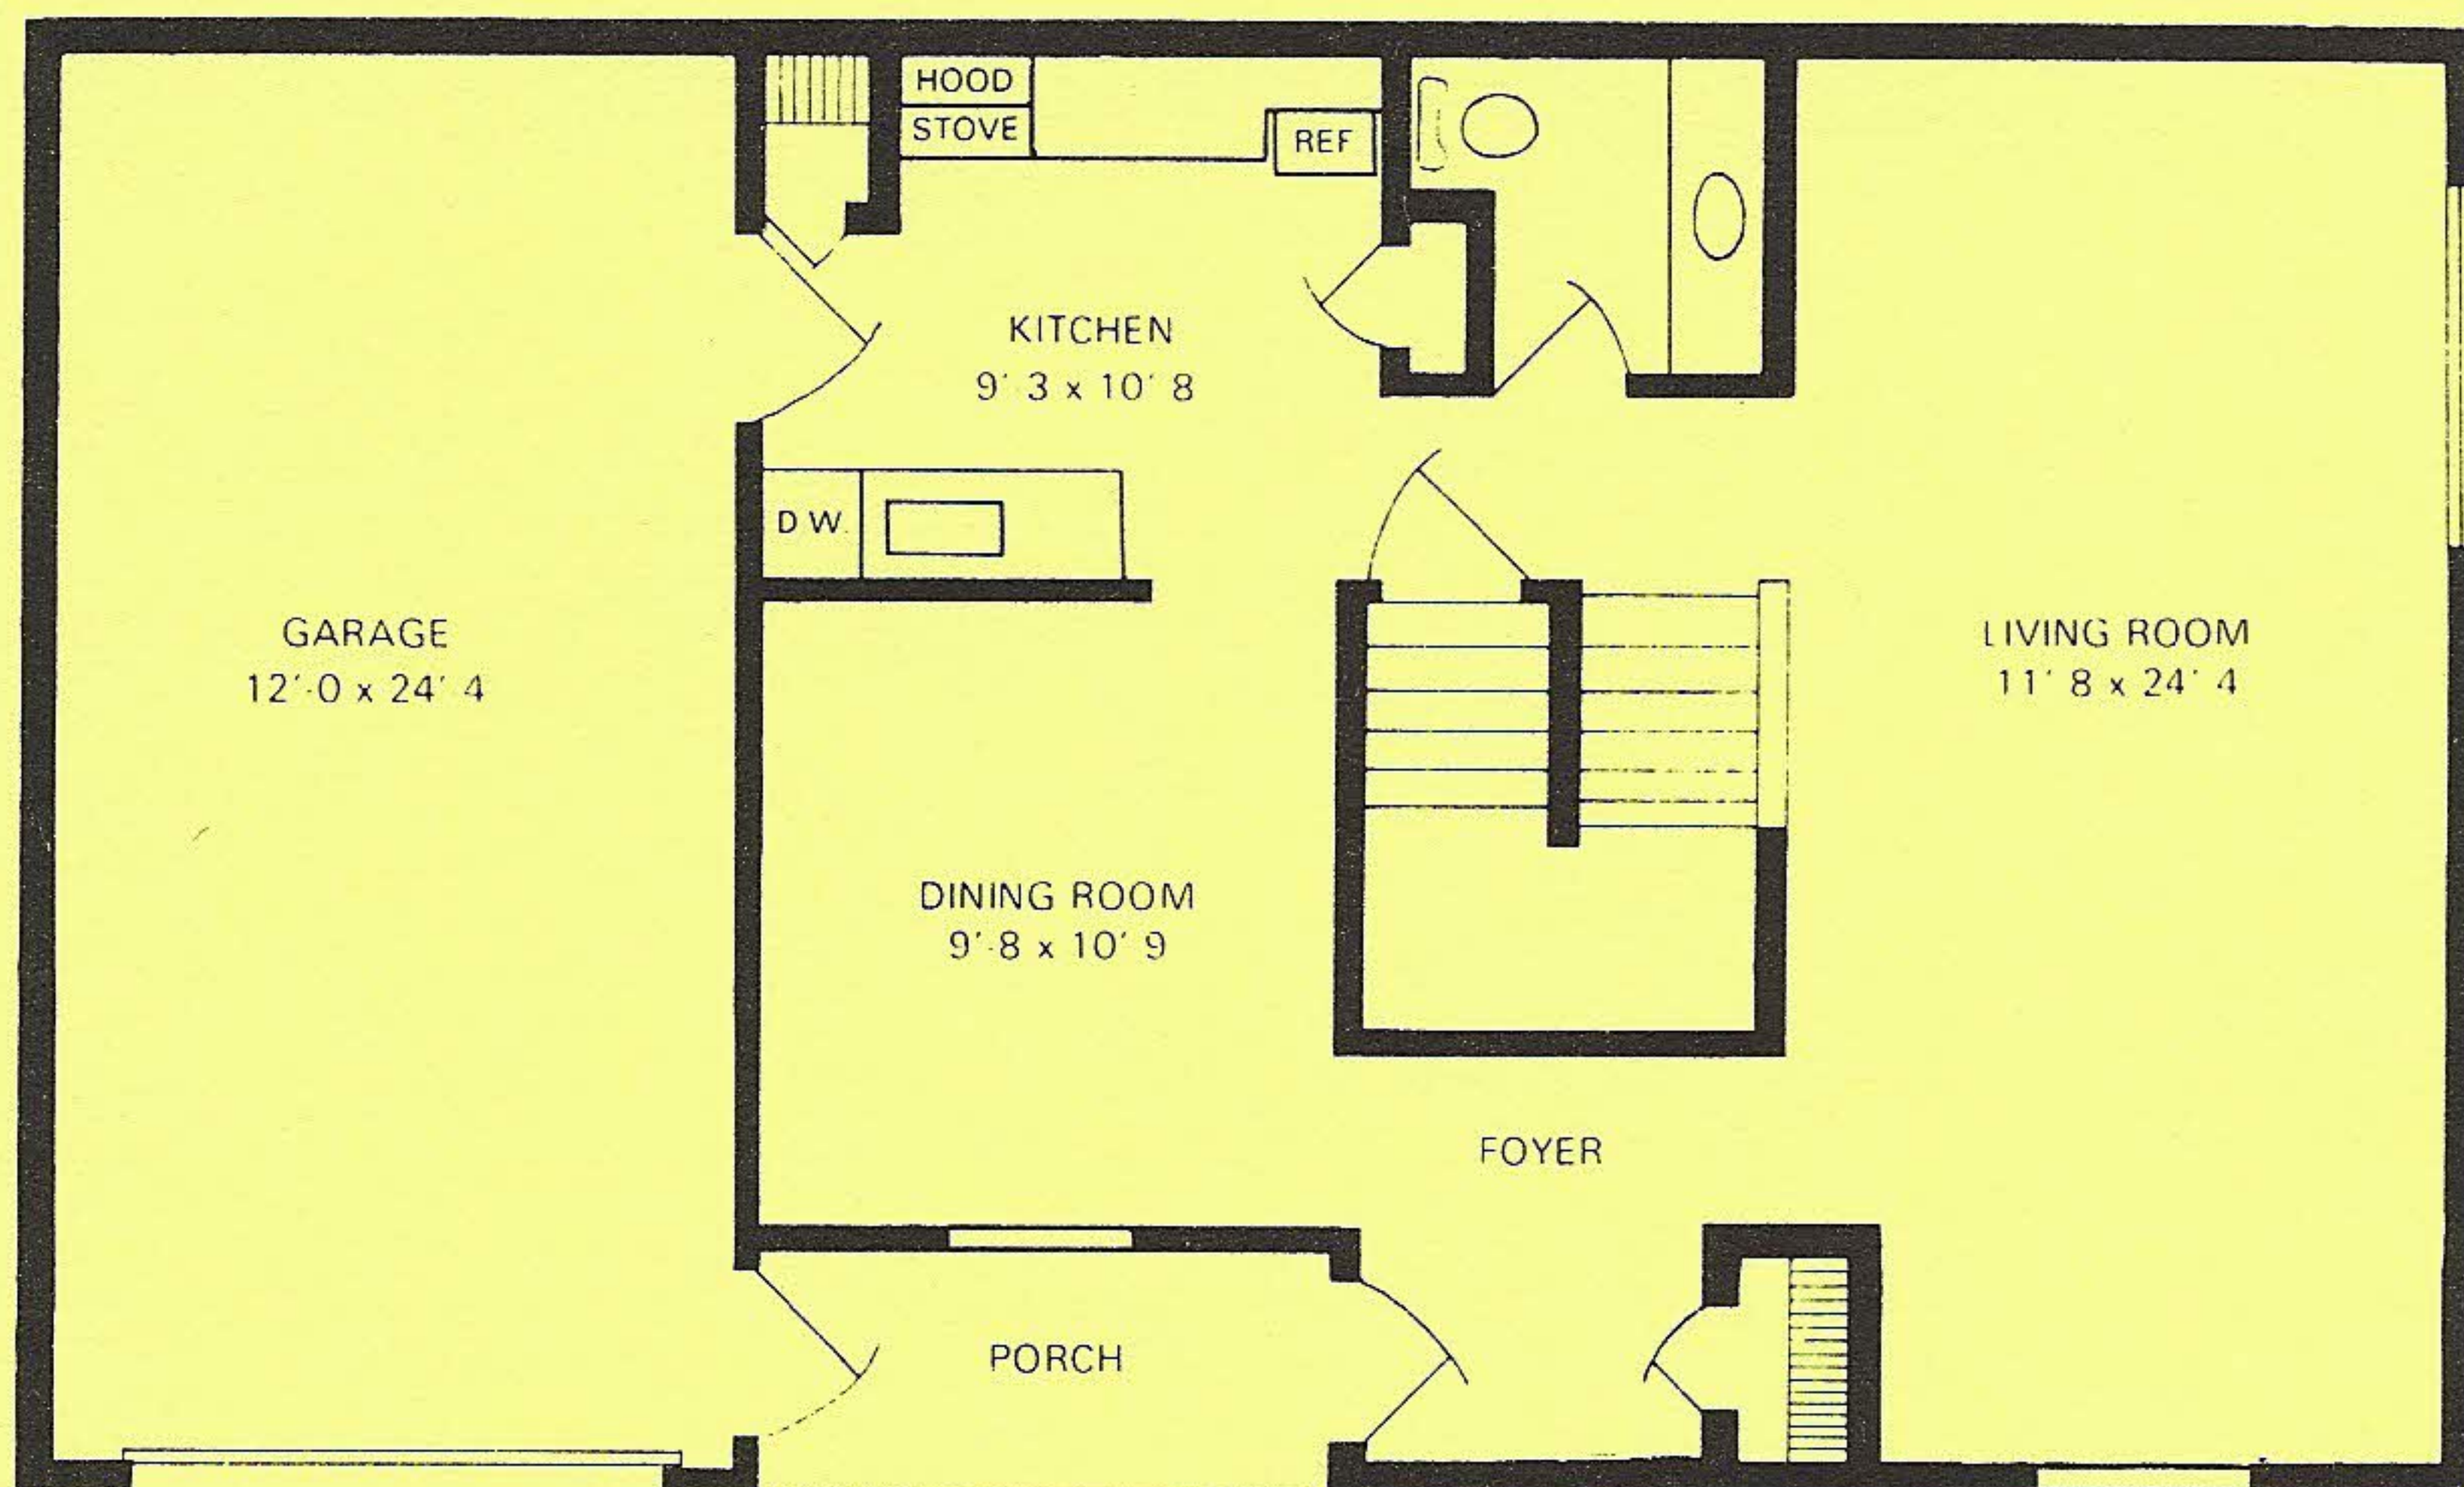

THE LEXINGTON

In the "LEXINGTON" a huge living room and dining room greet you at the foyer of this exceptional townhome. Featured on the first floor is a twenty four foot living room and for even more space, your living area can be further extended through sliding glass doors opening onto your private patio. You'll also appreciate the convenience of a downstairs powder room. These features plus the modern electric kitchen, wall to wall carpeting and decorator - coordinated interior color scheme add up to an exceptional first floor. Upstairs you'll be impressed with the oversized master bedroom suite which includes loads of closet space and a private vanity. Even the second bedroom is master-sized! These features, plus many others, in this large two bedroom townhome, add up to living at its finest.

1st FLOOR

2nd FLOOR