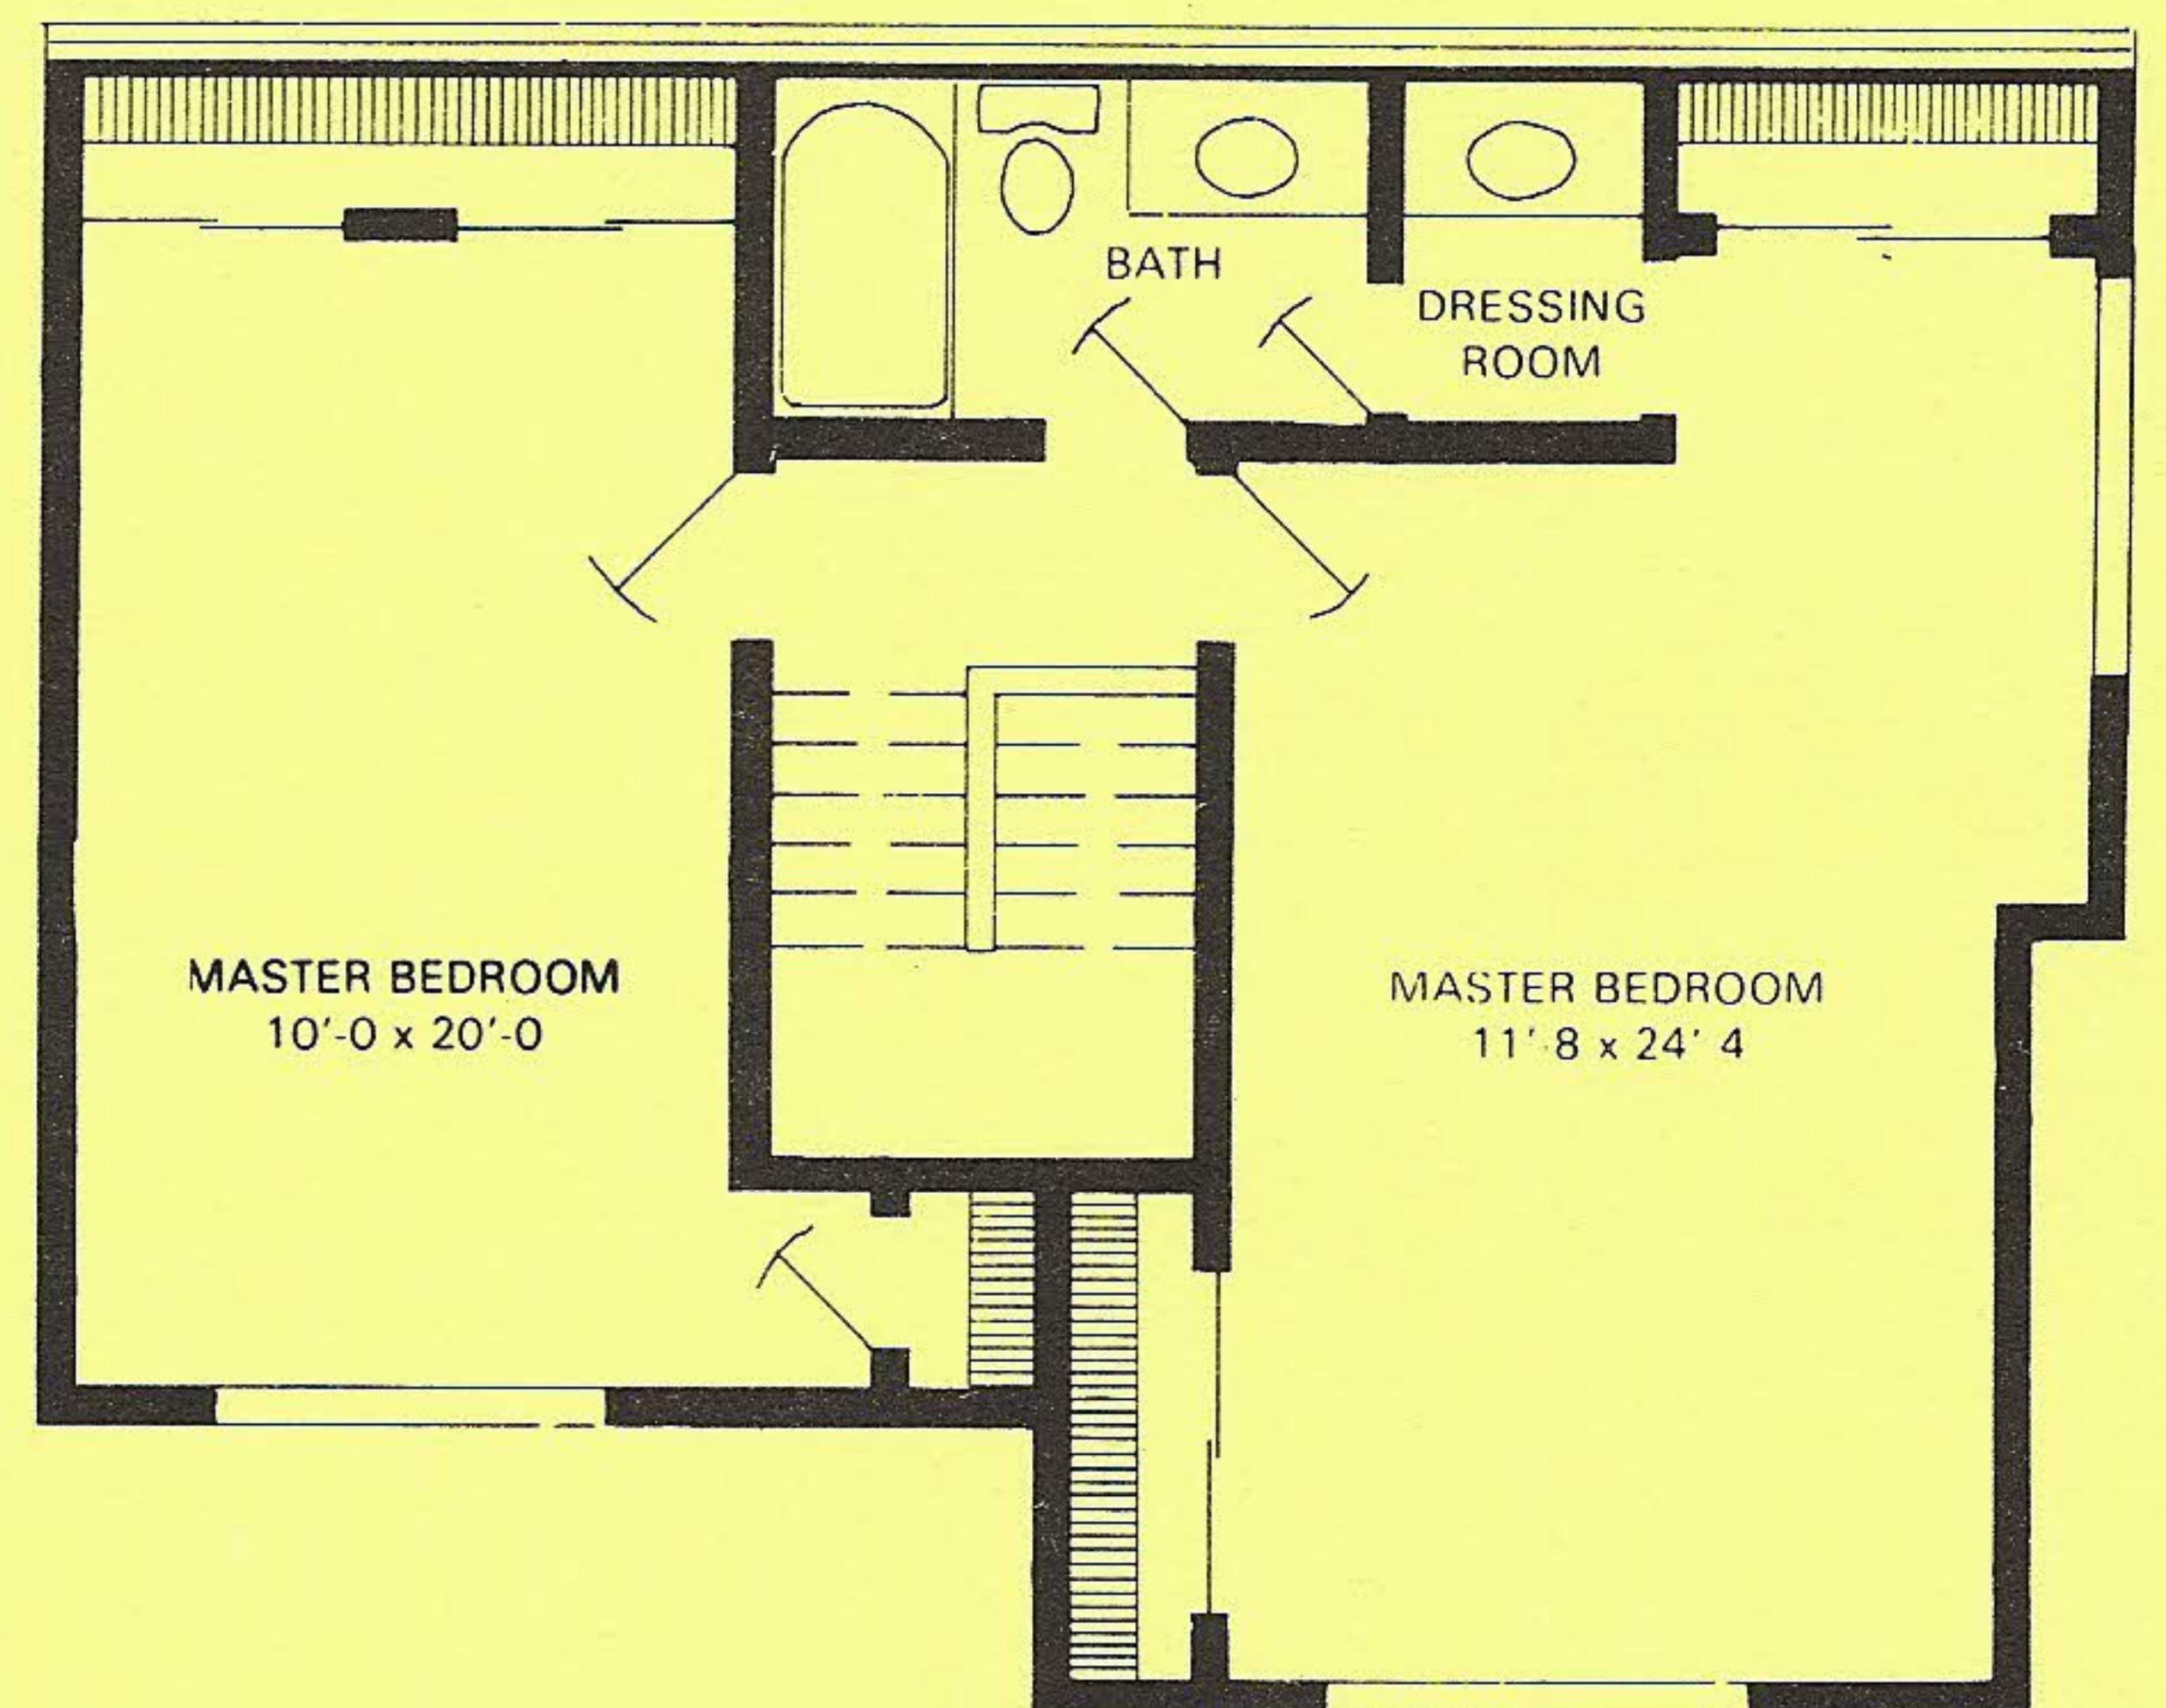

THE LEXINGTON

In the "LEXINGTON" a huge living room and dining room greet you at the foyer of this exceptional townhome. Featured on the first floor is a twenty four foot living room and for even more space, your living area can be further extended through sliding glass doors opening onto your private patio. You'll also appreciate the convenience of a downstairs powder room. These features plus the modern electric kitchen, wall to wall carpeting and decorator - coordinated interior color scheme add up to an exceptional first floor. Upstairs you'll be impressed with the oversized master bedroom suite which includes loads of closet space and a private vanity. Even the second bedroom is master-sized! These features, plus many others, in this large two bedroom townhome, add up to living at its finest.

1st FLOOR

2nd FLOOR