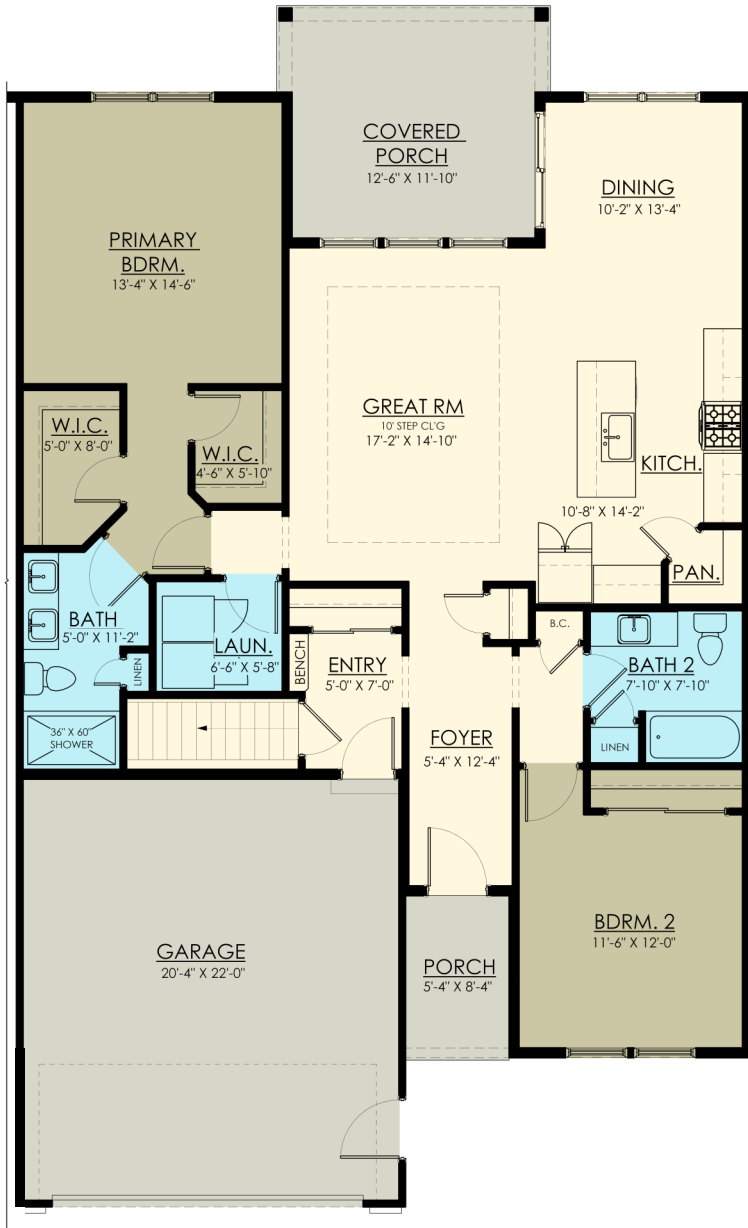

GERBER HOMES

NEW

Center Unit

2 bed 2 bath 1,448 Sq. Ft.
 3 bed 3 bath 2,153 Sq. Ft. (Finished Basement)

Low maintenance HOA Living:

- Lawn Care
- Landscaping
- Snowplowing
- Trash

Main Level Options:

- Fire Place
- Main Bath with Tub
- Screened in porch

Optional Finished Basement (705 sf):

- Large Rec Room
- 3rd Bathroom
- 3rd Bedroom

This sheet is for illustrative purposes only and is not part of a legal contract. Dimensions shown are approximate and may vary from completed structure.

GERBER HOMES

NEW

End Unit

3 bed 2 bath 1,775 Sq. Ft.
 4 bed 3 bath 2,398 Sq. Ft. (Finished Basement)

Main Level Options:

- Fire Place
- Main Bath with Tub
- Screened in porch

Low maintenance HOA Living:

- Lawn Care
- Landscaping
- Snowplowing
- Trash