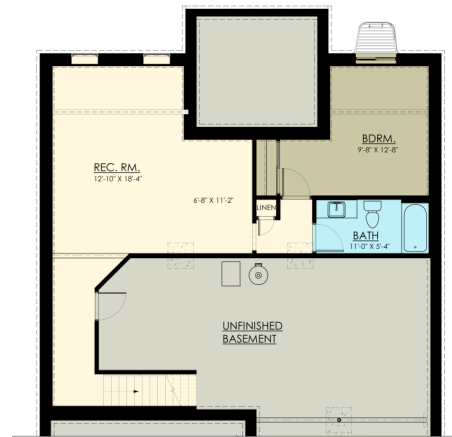

GERBER HOMES

NEW

Center Unit

2 bed 2 bath 1,448 Sq. Ft.
 3 bed 3 bath 2,153 Sq. Ft. (Finished Basement)

Low maintenance HOA Living:

- Lawn Care
- Landscaping
- Snowplowing
- Trash

Main Level Options:

- Fire Place
- Main Bath with Tub
- Screened in porch

Optional Finished Basement (705 sf):

- Large Rec Room
- 3rd Bathroom
- 3rd Bedroom

This sheet is for illustrative purposes only and is not part of a legal contract. Dimensions shown are approximate and may vary from completed structure.

GERBER HOMES

NEW

End Unit

3 bed 2 bath 1,775 Sq. Ft.
 4 bed 3 bath 2,398 Sq. Ft. (Finished Basement)

Main Level Options:

- Fire Place
- Main Bath with Tub
- Screened in porch

Low maintenance HOA Living:

- Lawn Care
- Landscaping
- Snowplowing
- Trash